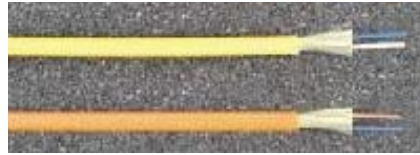

Round Duplex, 3.0mm, 9/125 Singlemode

Precision Fiber Products Duplex cables are designed for the termination of the MTRJ and other small form-factor connectors configured for this style of cable. This cable is available in Riser, Plenum, both RoHS compliant, and LSZH jackets. Standard colors are Yellow for Singlemode, Orange for Multimode, Slate for LSZH, or a custom color of your choice. All Riser and Plenum cable are RoHS compliant.

Product Specifications

Buffer Size (um)	900
Storage Temp (°C)	-40 / +85
Operating Temp. (°C)	-20 / +85

Jacket Characteristics

Jacket Material	Fiber Count	Diameter (mm)	Weight (lbs/km)	Pull Load (N) Install/Operate	Bend Radius (cm) Install/Operate
Riser, Yellow, RoHS	2	2.9	7.5	500/300	4.5 /3.0
Plenum, Yellow, RoHS	2	2.9	7.5	500/300	4.5 /3.0
LSZH, Yellow, RoHS	2	2.9	7.5	500/300	4.5 /3.0