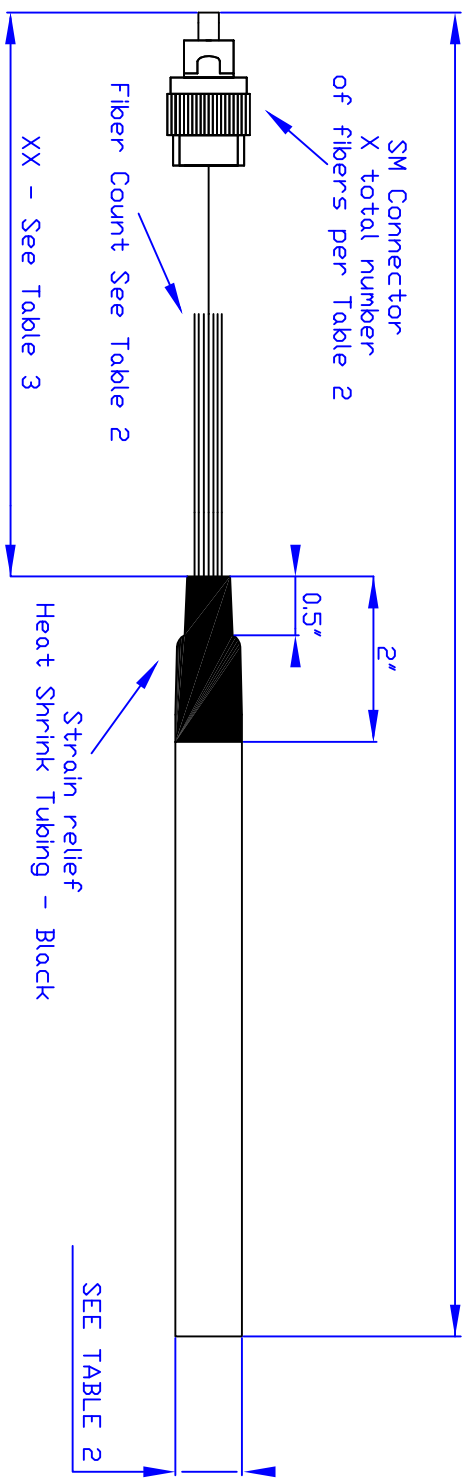

SPECIFICATION TABLE 1	
MXX	Length
10M	10 meter
70M	70 meter
50M	50 meter
SPECIFICATION TABLE 3	
XX	Length
12	12' +/- 1.5"
24	24' +/- 1.5"
36	36' +/- 1.5"

SPECIFICATION TABLE 2			
XXX	Fiber Count	Cable OD	
12	12 Fiber	6.5mm +/- 0.2	
24	24 Fiber	8.5mm +/- 0.2	
36	36 Fiber	10.5mm +/- 0.2	
48	48 Fiber	12.5mm +/- 0.2	
72	72 Fiber	21mm +/- 0.8	
96	96 Fiber	25.8mm +/- 0.8	
144	144 Fiber	28.2mm +/- 0.8	

Revisions			
REV	DESCRIPTION	Date	Approved
00	PRODUCTION RELEASE	12/12/10	RP

MXX
See Table 1

Specification Notes:

1. Fiber type: SM Corning SMF-28E 900um tight buffer with kevlar distribution cable yellow
2. I.L. <-0.25dB
R.L. <-50dB
3. Connector Geometry exceeds
Telcordia GR-326-CORE

Intellectual Property of Precision Fiber Products, INC. DO NOT duplicate. Return copies upon completion		Precision Fiber Products, Inc	
UD.S. N/A	Size:	SM Multifiber indoor 900um Tight Buffer Cable Assembly	REV 00
MATL: See Specification Notes		DWG NO. SMXXXXBT-xx-xxx-xx	12/12/2010 Sheet 1 of 1