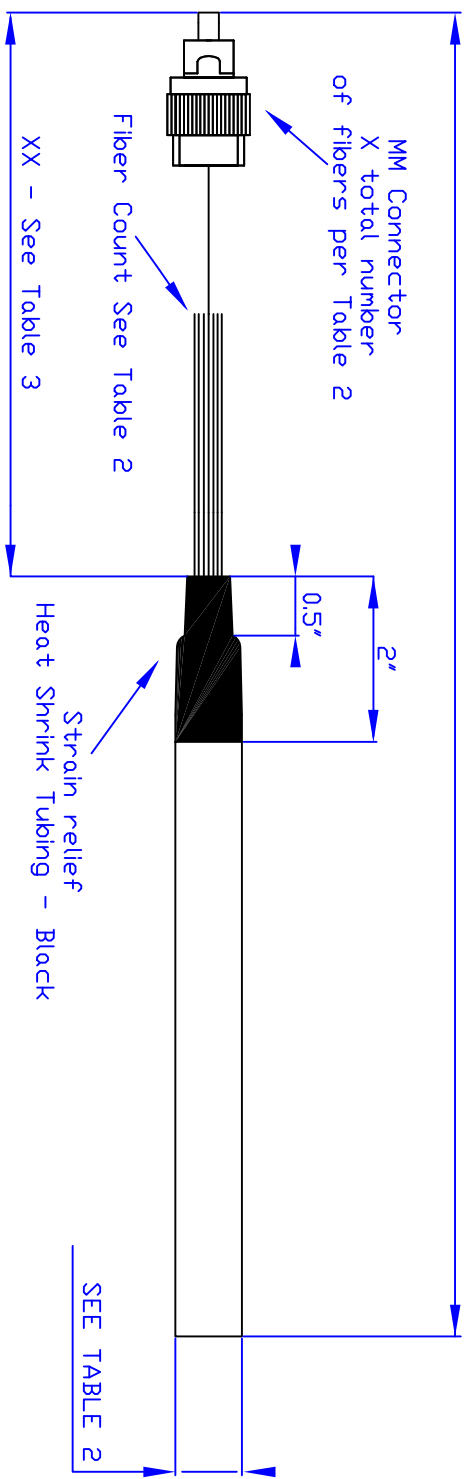

SPECIFICATION TABLE 1	
MXX	Length
10M	10 meter
70M	70 meter
50M	50 meter
SPECIFICATION TABLE 3	
XX	Length
12	12' +/- 1.5"
24	24' +/- 1.5"
36	36' +/- 1.5"

SPECIFICATION TABLE 2			
XXX	Fiber Count	Cable OD	
12	12 Fiber	6.5mm +/- 0.2	
24	24 Fiber	8.5mm +/- 0.2	
36	36 Fiber	10.5mm +/- 0.2	
48	48 Fiber	12.5mm +/- 0.2	
72	72 Fiber	21mm +/- 0.8	
96	96 Fiber	25.8mm +/- 0.8	
144	144 Fiber	28.2mm +/- 0.8	

Revisions			
REV	DESCRIPTION	Date	Approved
00	PRODUCTION RELEASE	12/12/10	RP

MXX
See Table 1

Specification Notes:

1. Fiber type: MM Corning 62.5um (OM1) or 50um (OM2)
900um tight buffer with kevlar distribution cable Orange
2. I.L. <-0.50dB
R.L. <-35dB
3. Connector Geometry exceeds
Telcordia GR-326-CORE

Intellectual Property of Precision Fiber Products, INC. DO NOT duplicate. Return copies upon completion		Precision Fiber Products, Inc	
UD.S. N/A	Size:	MM Multifiber indoor 900um Tight Buffer Cable Assembly	REV 00
MATL: See Specification Notes		DWG NO. MMXXXXBT-xx-xx-xxx-xx	12/12/2010 Sheet 1 of 1