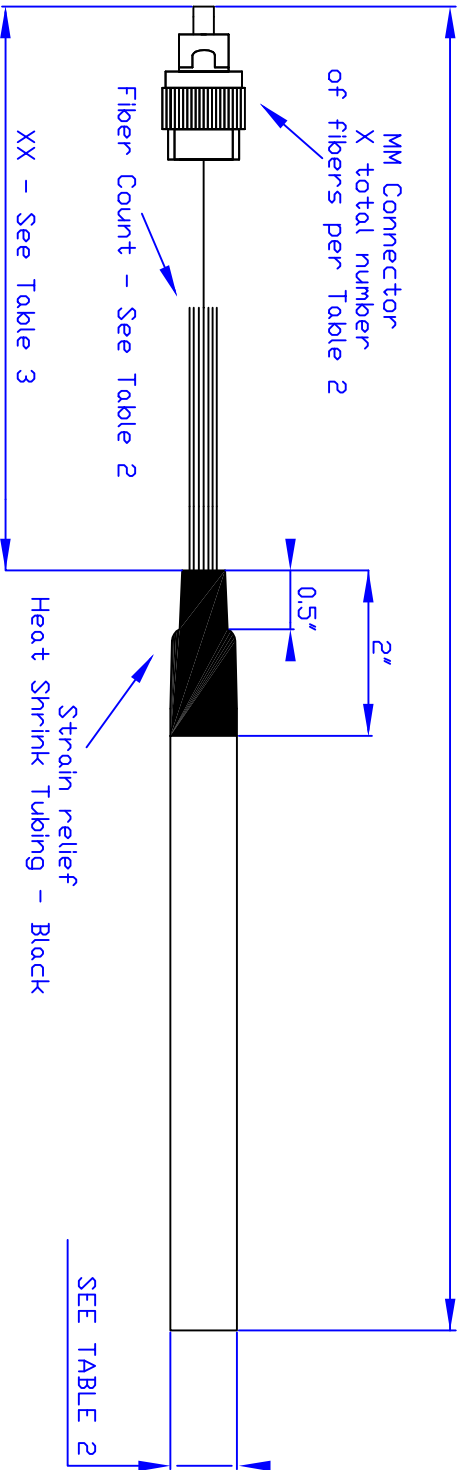

SPECIFICATION TABLE 1	
MXX	Length
10M	10 meter
70M	70 meter
50M	50 meter
SPECIFICATION TABLE 3	
XX	Length
12	12" +/- 1.5"
24	24" +/- 1.5"
36	36" +/- 1.5"

SPECIFICATION TABLE 2			
XXX	Fiber Count	Cable OD	
12	12 Fiber	6.5mm +/- 0.2	
24	24 Fiber	8.5mm +/- 0.2	
36	36 Fiber	10.5mm +/- 0.2	
48	48 Fiber	12.5mm +/- 0.2	
72	72 Fiber	21mm +/- 0.8	
96	96 Fiber	25.8mm +/- 0.8	
144	144 Fiber	28.2mm +/- 0.8	

Revisions			
REV	DESCRIPTION	Date	Approved
00	PRODUCTION RELEASE	12/12/10	RP

MXX  
See Table 1

Specification Notes:

1. Fiber type: 10G Corning OM3 (10Gb/S over 300m) or OM4 (10Gb/S over 550m) 900um tight buffer with kevlar distribution cable Aqua
2. I.L. <-0.50dB  
R.L. <-35dB
3. Connector Geometry exceeds  
Telcordia GR-326-CORE

Intellectual Property of Precision Fiber Products, INC. DO NOT duplicate. Return copies upon completion		Precision Fiber Products, Inc	
UD.S. N/A	Size:	10G MultiFiber indoor 900um Tight Buffer Cable Assembly	DWG NO. 10GXXXXXXBT-xx-xxx-xx
MATL: See Specification Notes		Scale:	12/12/2010 Sheet 1 of 1
			REV 00